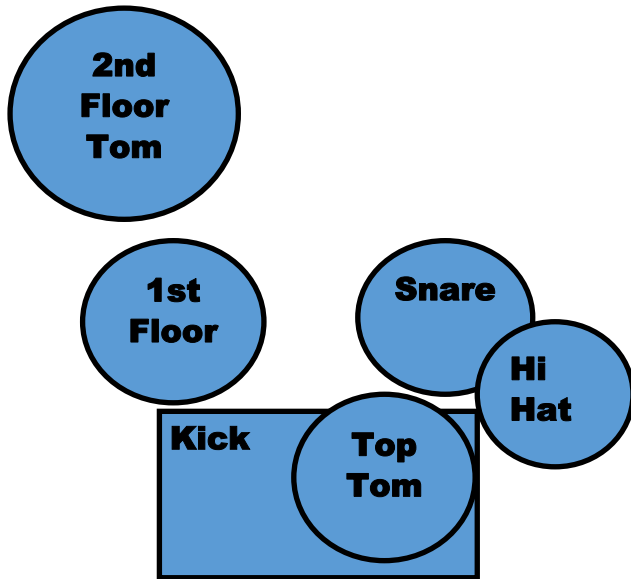

**S
t
a
g
e
R
i
g
h
t**

Notes:

- 1) **Bassist, Drummer and Guitarist use in-ear monitors and will need XLR cables to connect from the mixing board to their in-ear equipment.**
- 2) **Lead singer brings his own wireless microphone.**
- 3) **Band requires access to monitor mixing board's Wi-Fi so they can mix their own monitors. Please let the band know if this is not possible so we can make accommodations.**
- 4) **Lead singer requires wedge monitor provided by sound company.**
- 5) **Please email badjujucleveland@yahoo.com with any questions.**

Bass Guitar Rig:

**No speakers,
runs direct to
mixer**

Guitar Rig:

**No speakers,
runs direct to
mixer**

Bass Mic

Lead Singer

**Lead Singer
Wedge Monitor**

Guitar Mic